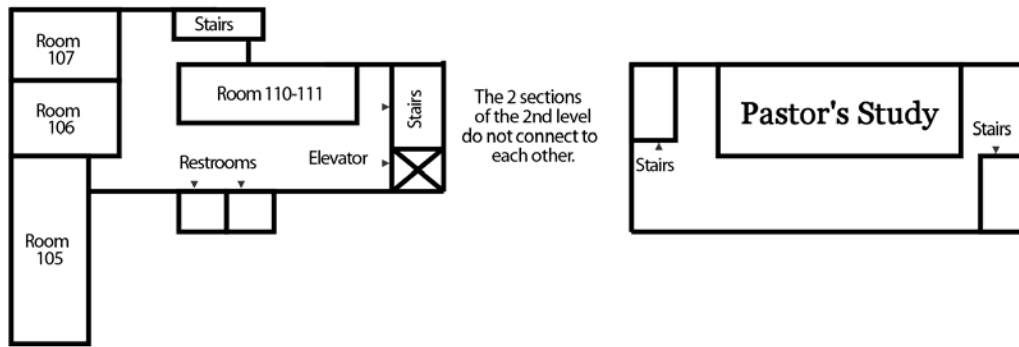

MAIN LEVEL

MEZZANINE LEVEL

The National Presbyterian Church

4101 Nebraska Avenue NW
 Washington, DC 20016
 202.537.0800

www.NationalPres.org

LOWER LEVEL