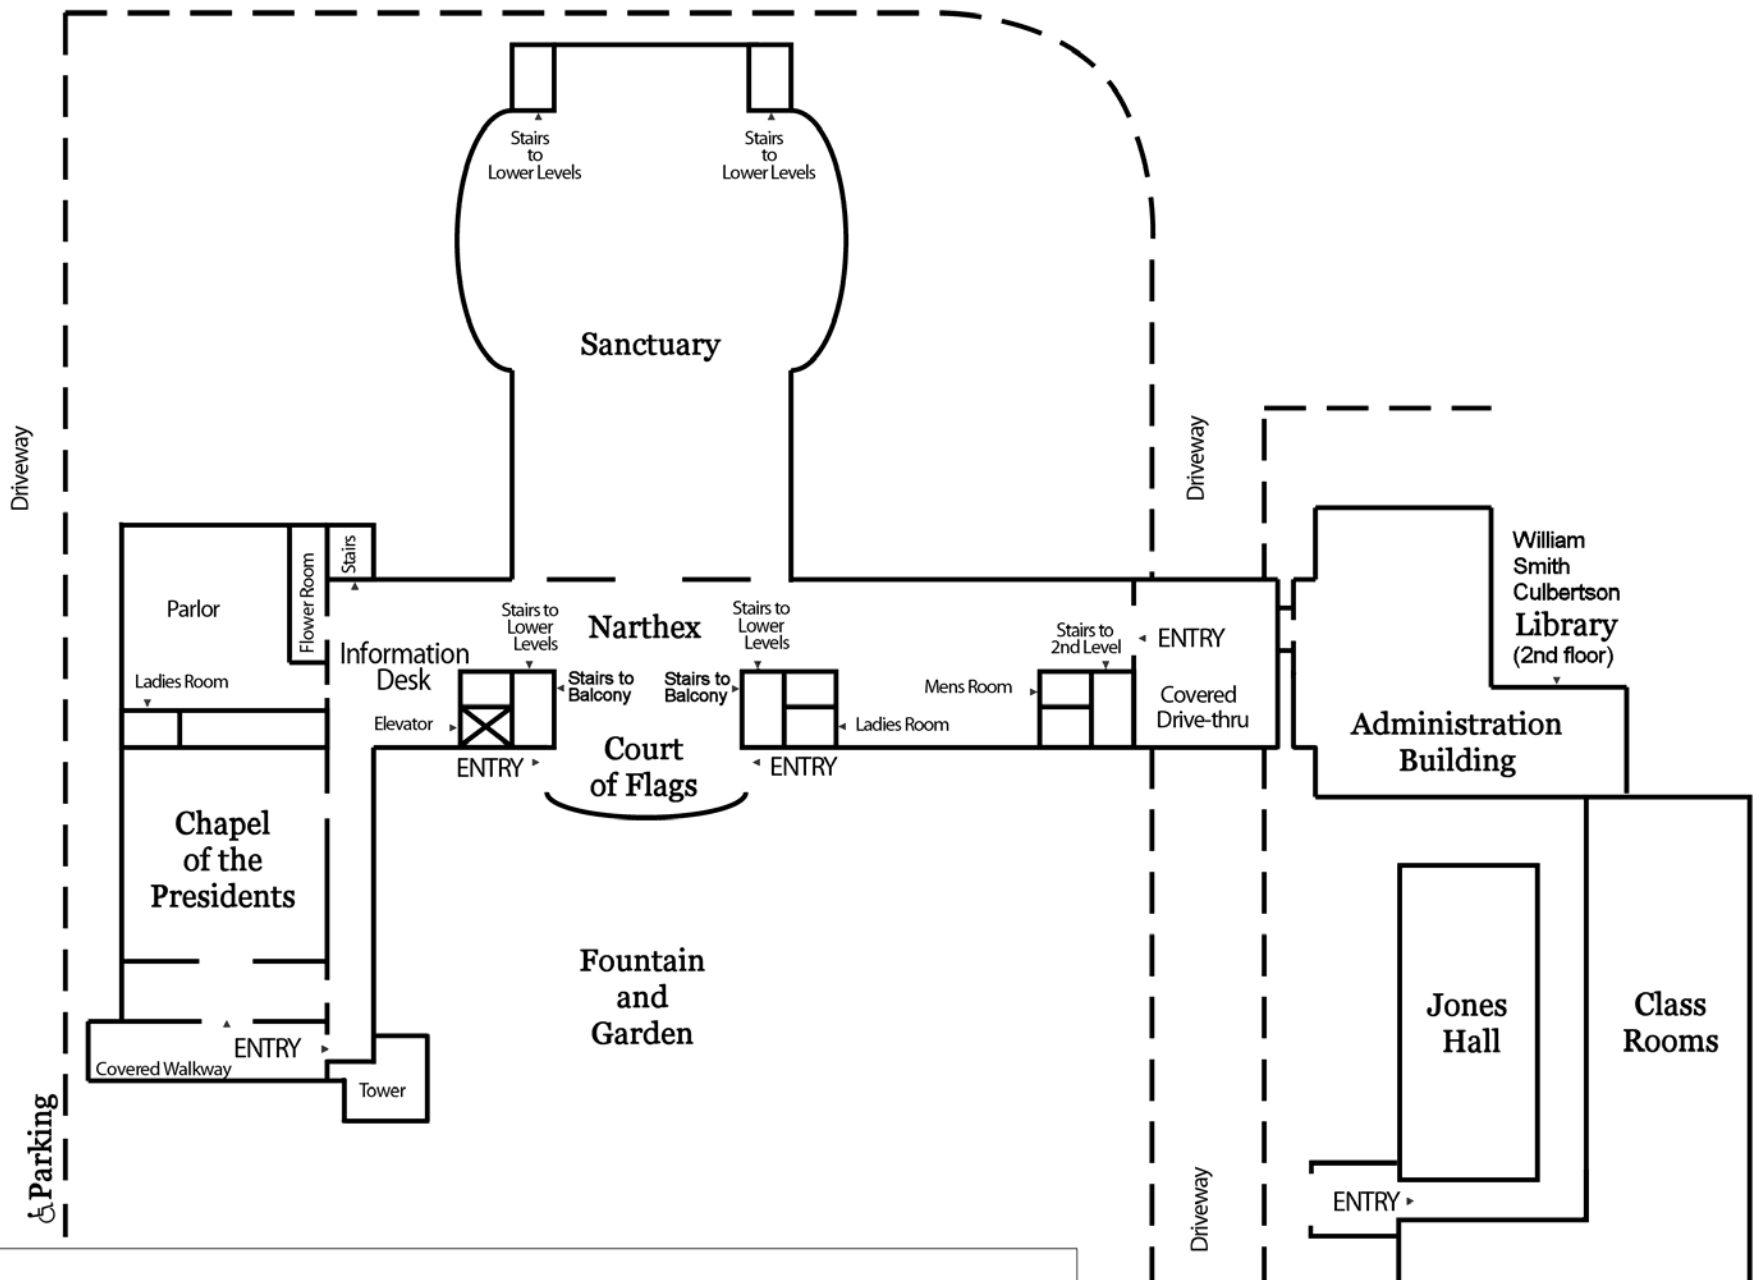

MAIN LEVEL

MEZZANINE LEVEL

The National Presbyterian Church

4101 Nebraska Avenue NW
 Washington, DC 20016
 202.537.0800

www.NationalPres.org

LOWER LEVEL