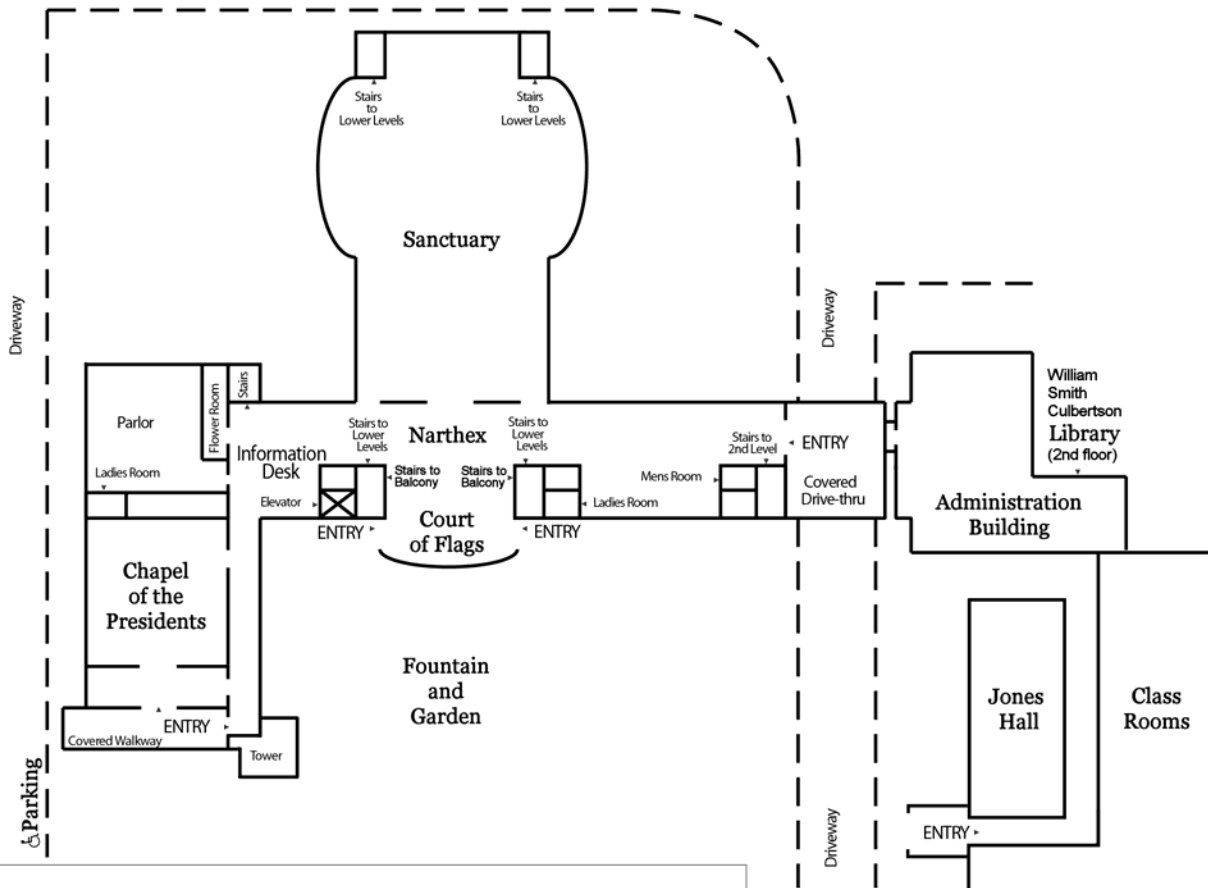

MAIN LEVEL

MEZZANINE LEVEL

The National Presbyterian Church

4101 Nebraska Avenue NW
Washington, DC 20016
202.537.0800

www.NationalPres.org

LOWER LEVEL