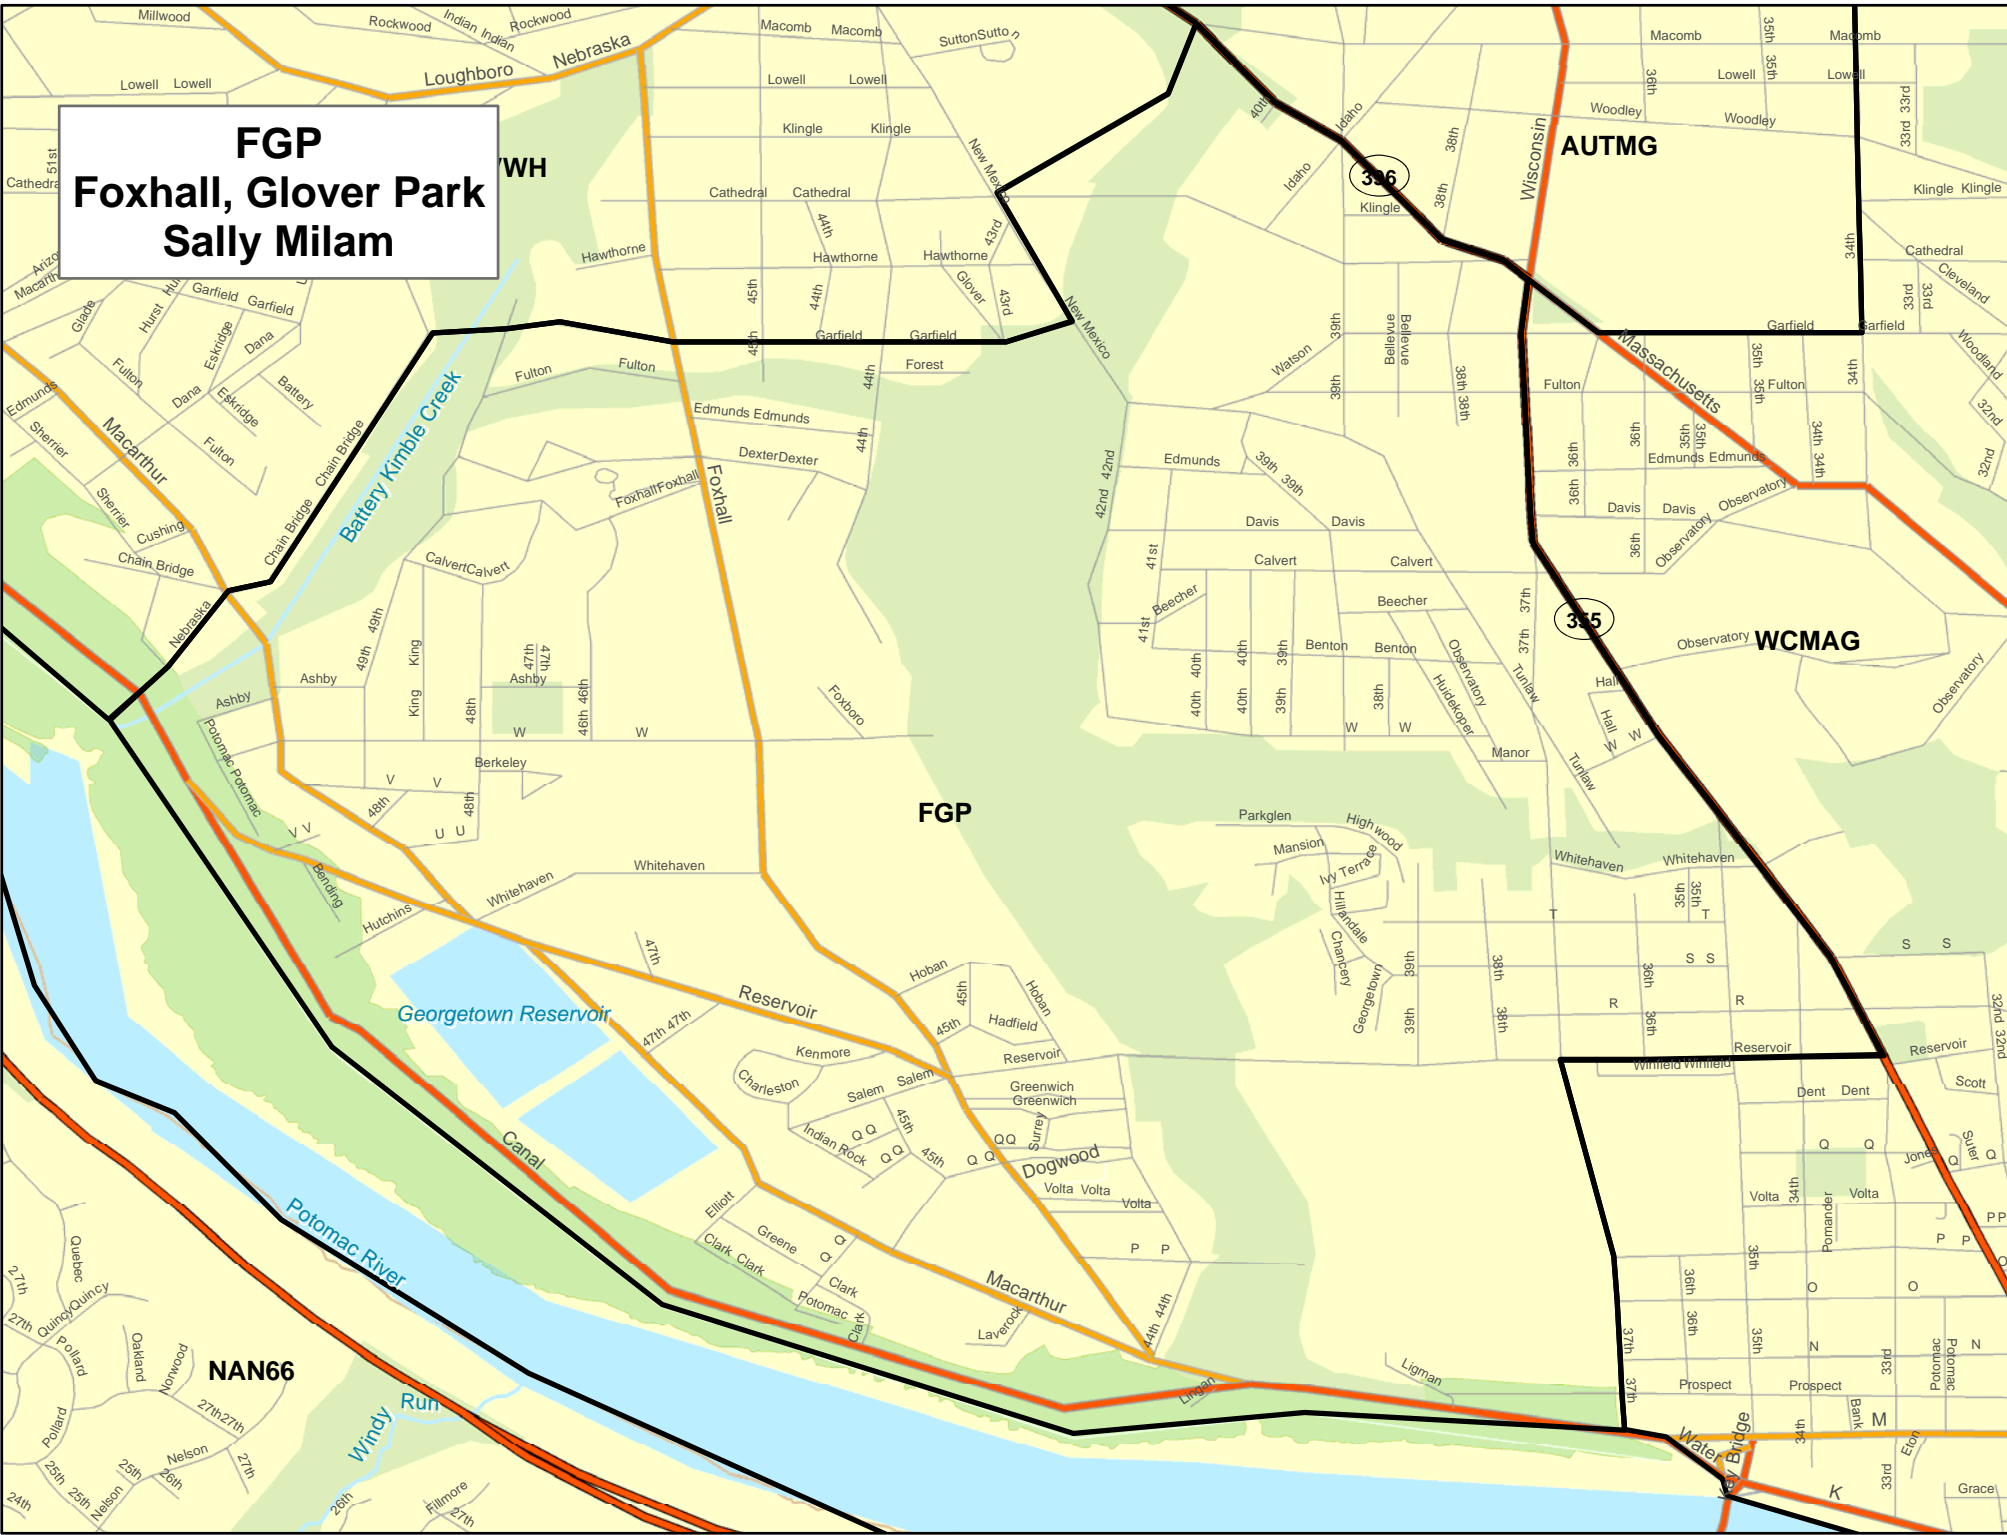

FGP
Foxhall, Glover Park
Sally Milam

NAN66

AUTMG

WCMAG

FGP

Battery Kimble Creek

Georgetown Reservoir

Potomac River

Windy Run

Reservoir

Macarthur

Macarthur

Foxhall

Massachusetts

386

355